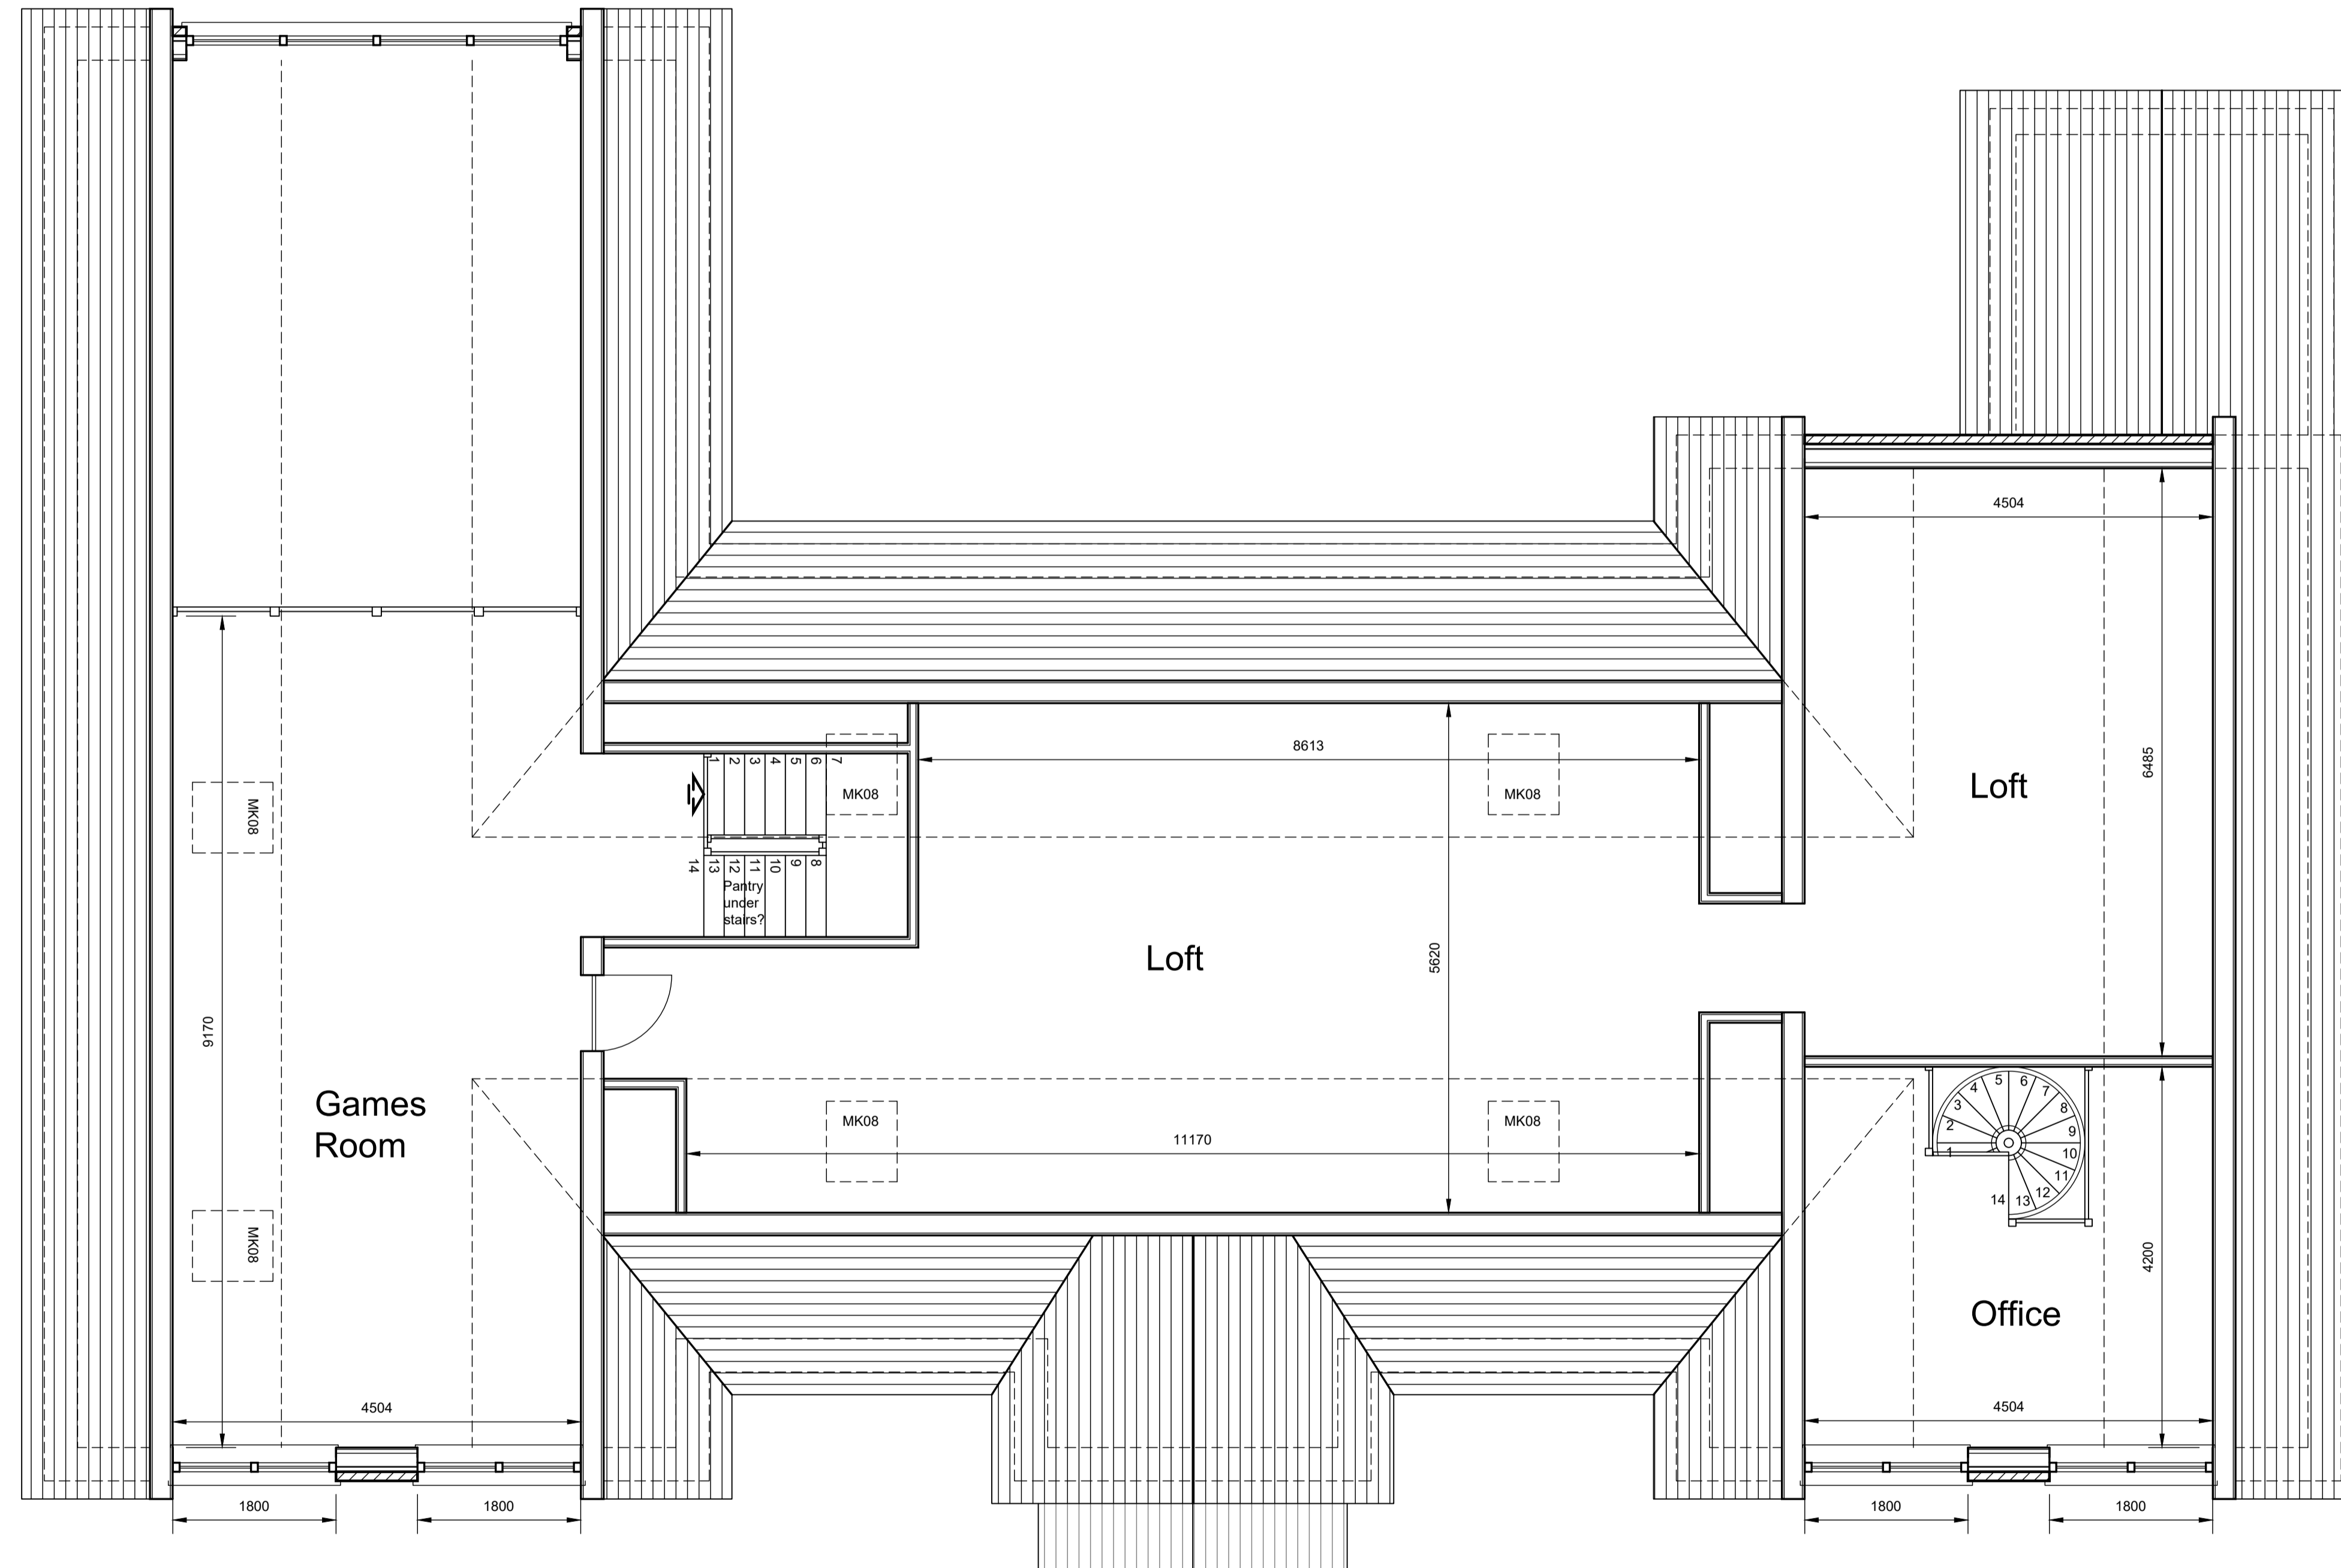

Peathill : Rosehearty		Propose Erection of Dwelling House	
First Floor Plan			
Date	Job No	Sheet	Drawn By
09/02/22	21107-P2	A1	Craig Fyvie
No.	Date	Description	
1 The Square, Mintlaw, Peterhead, Aberdeenshire AB42 5EH Tel : 01771 62296 E-mail : info@baxterdesigncompany.co.uk			

First Floor Plan : Scale 1 : 50