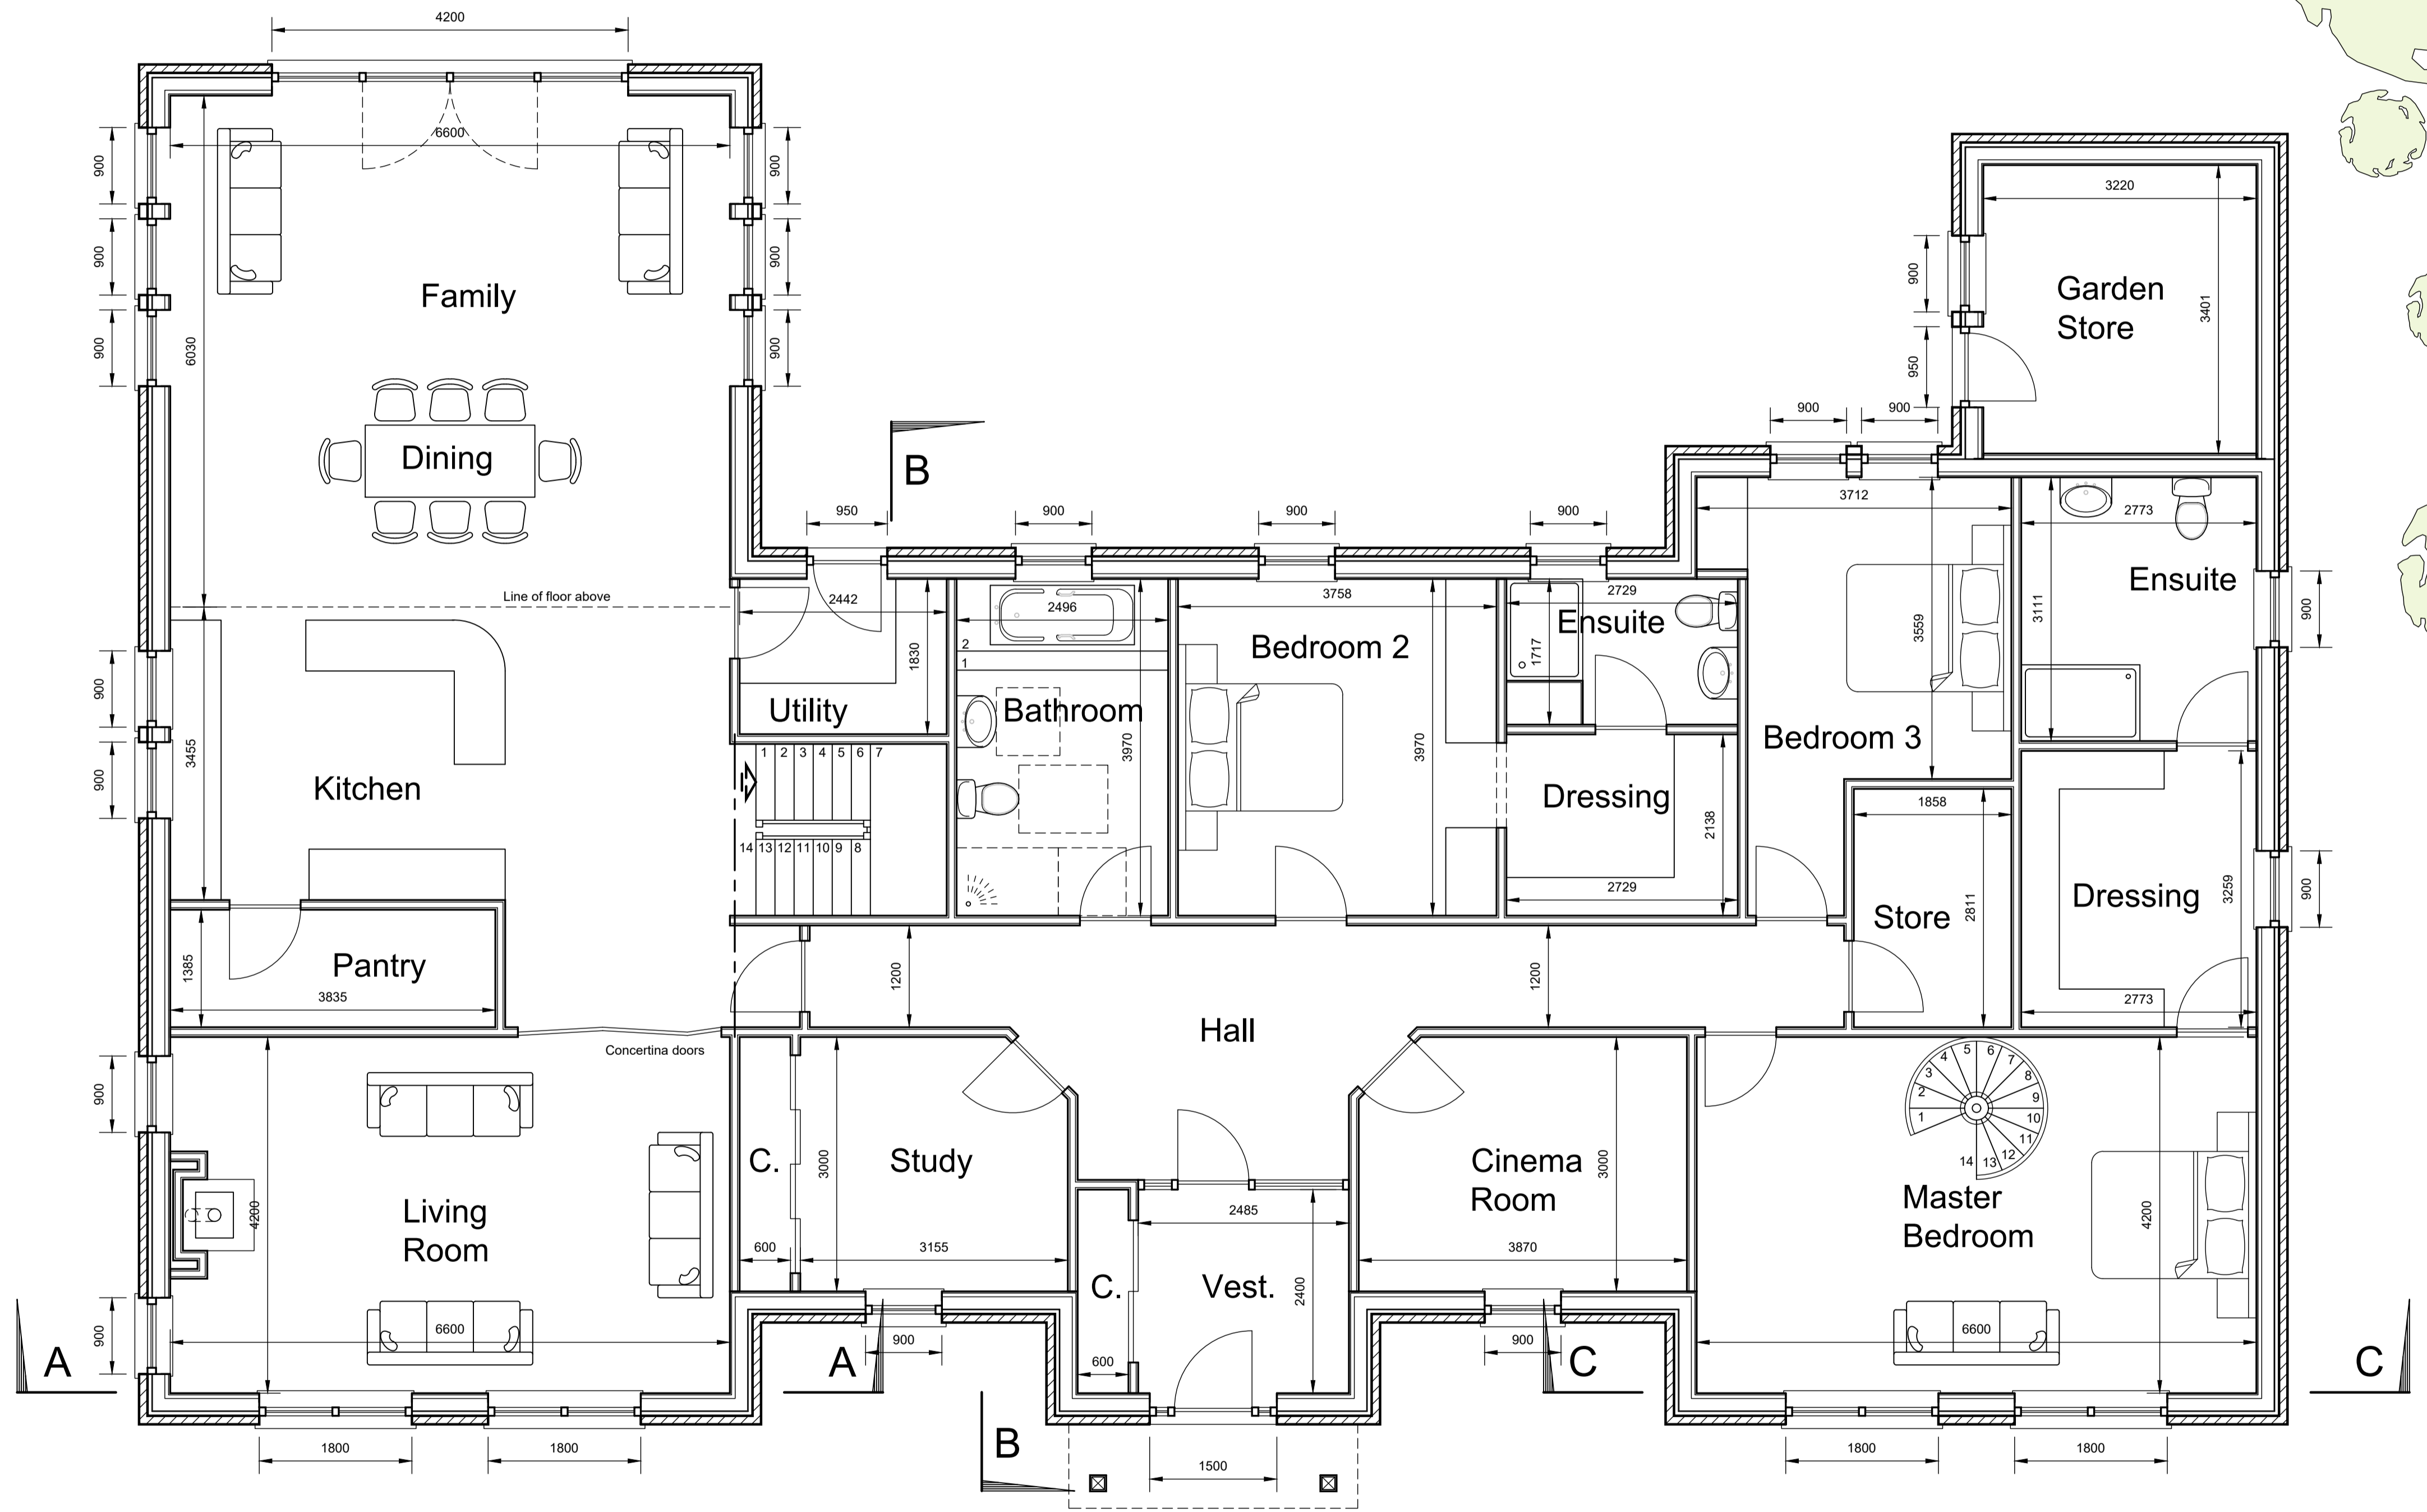

Peathill : Rosehearty		Propose Erection of Dwelling House	
<b>Ground Floor Plan</b>			
Date	Job No	Sheet	Drawn By
09/02/22	21107-P1	A1	Craig Fyvie
No.	Date	Description	
1 The Square, Mintlaw, Peterhead, Aberdeenshire AB42 5EH Tel : 01771 622296 E-mail : info@baxterdesigncompany.co.uk			

**Ground Floor Plan : Scale 1 : 50**

Scale Bar 1:50